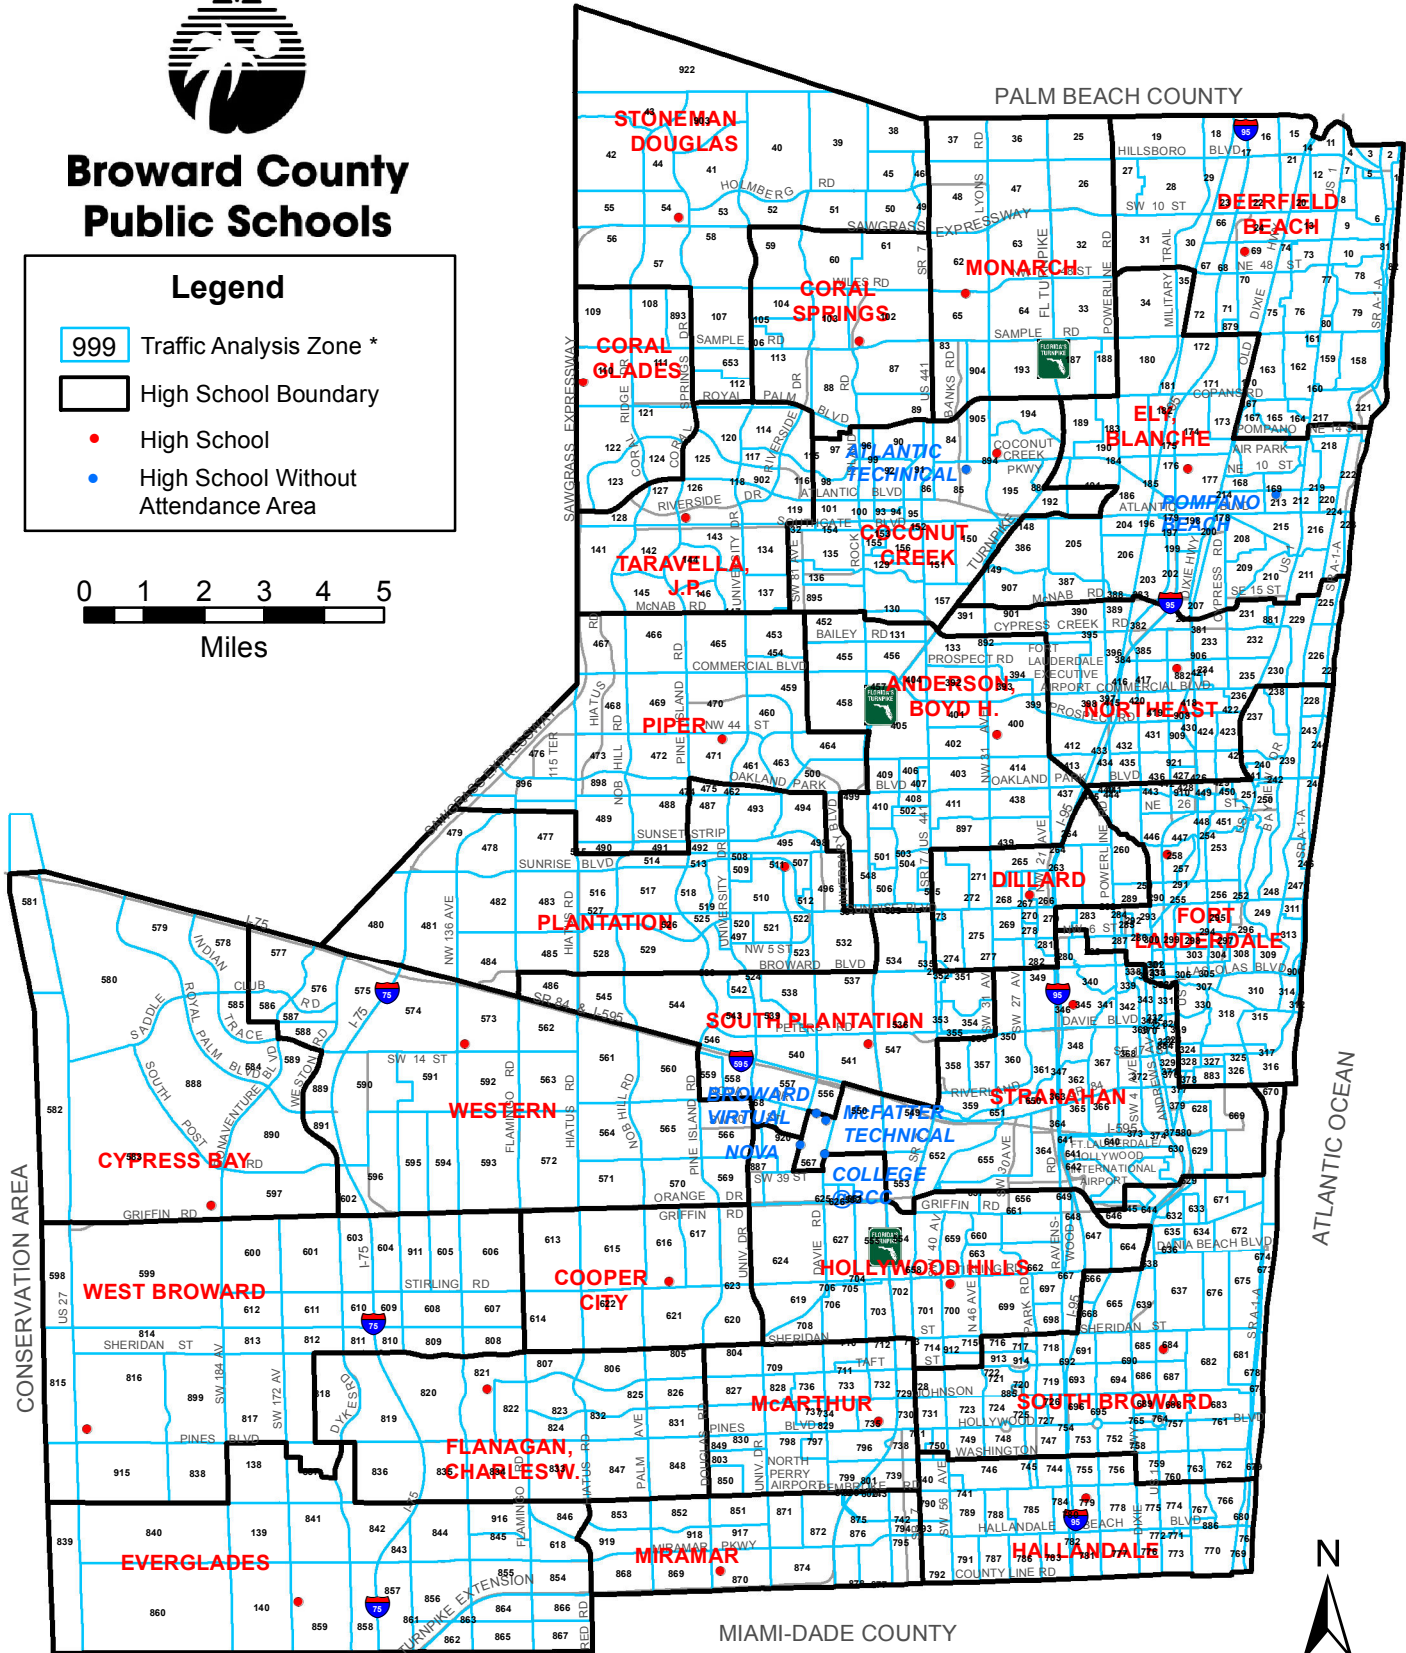

# 2011-2012 HIGH SCHOOL BOUNDARIES

## Traffic Analysis Zones

### Broward County Public Schools

#### Legend

- 999 Traffic Analysis Zone \*
- High School Boundary
- High School
- High School Without Attendance Area

\* 2010 Traffic Analysis Zone data provided by Broward Metropolitan Planning Organization (MPO)